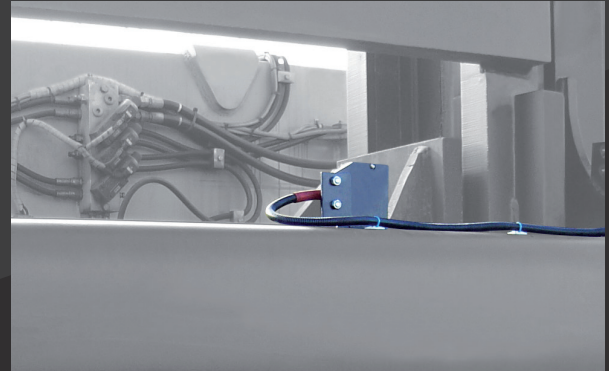

## WEIGHING AND LOADING DATA MANAGEMENT DEVICE INSTALLED ON BOARD

The Device is perfectly positioned in the cabin to give you the best view of its display and operability in choosing the data you want to enter before starting the load. Its swivel mount allows you to direct the Device as you wish.

## LOAD SENSORS TO DETERMINE THE LIFTING PRESSURE

The load sensors are inserted, by means of special fittings, into the hydraulic pipes that carry the oil to the lifting cylinders in order to measure the pressures involved during the variation of loads and movement.

## SENSOR FOR WEIGHT DISPLAY

This sensor installed on the machine allows the display of the weight when the arm enters its intervention area during lifting. Compliant with the SOLAS directive, the system can be extended with two sensors to be able to manage non-standard containers, thus being able to weigh with the boom higher.

## INCLINATION SENSOR

The tilt sensor in its small dimensions allows the instrument not to display the weight when the mast exceeds the preset inclination.