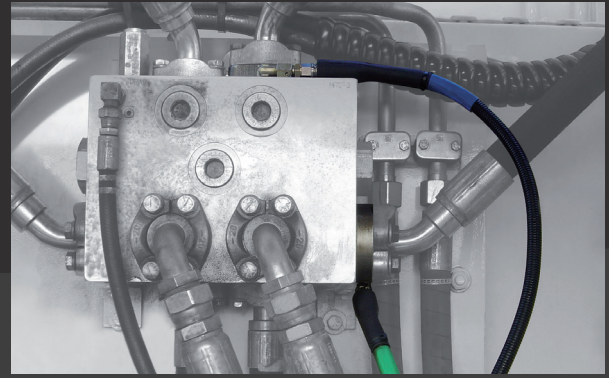

## WEIGHING AND LOADING DATA MANAGEMENT DEVICE INSTALLED ON BOARD

The Device is perfectly positioned in the cabin to give you the best view of its display and operability in choosing the data you want to enter before starting the load. Its swivel mount allows you to direct the Device as you wish.

## LOAD SENSORS TO DETERMINE THE LIFTING PRESSURE

The load sensors are inserted, by means of special fittings, into the hydraulic pipes that carry the oil to the lifting cylinders in order to measure the pressures involved during the variation of loads and movement.

## SENSOR FOR WEIGHT DISPLAY

This sensor installed on the machine allows the display of the weight when the arm enters its intervention area during lifting. Compliant with the SOLAS directive, the system can be extended with two sensors to be able to manage non-standard containers, thus being able to weigh with the boom higher.

## INCLINATION SENSOR

The tilt sensor in its small dimensions allows the instrument not to display the weight when the mast exceeds the preset inclination.